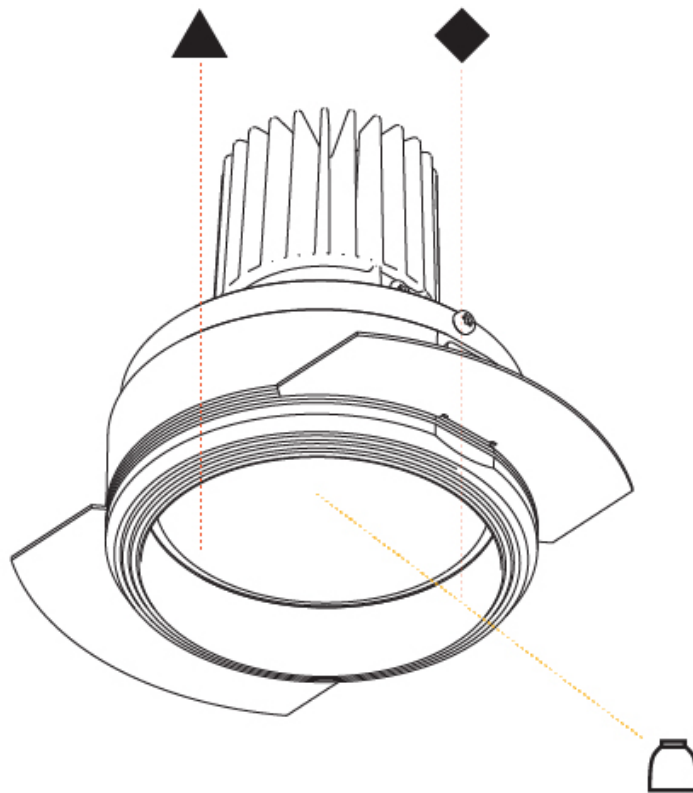

INVADER ADJUSTABLE TRIMLESS

A35525-

PROJECT	_____
TYPE	_____
SPECIFIER	_____
QUANTITY	_____
DATE	_____