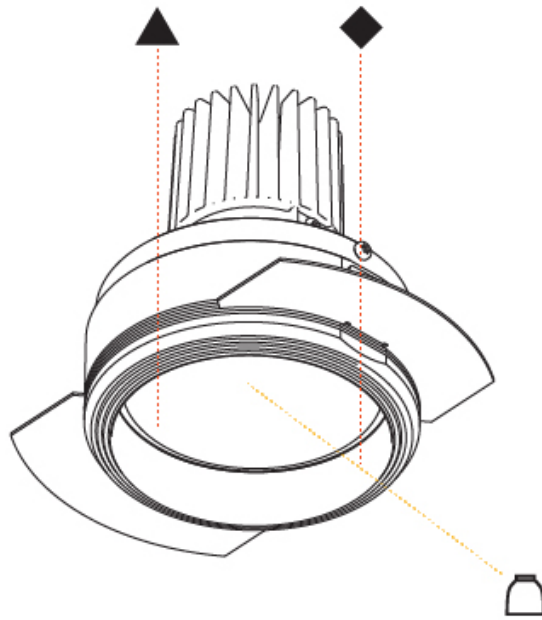

#### PHYSICAL

Aperture Sizes - Downlights: 3"
Shape: Round
Diameter (mm): 90
Diameter (in): 3 <sup>9</sup> / <sub>16</sub>
Height (mm): 126
Height (in): 4 <sup>15</sup> / <sub>16</sub>
Ceiling Thickness (mm): 10 / 12.5 / 15
Ceiling Thickness (in): 3/8 or 1/2 or 9/16
Min. Recessing Depth (mm): 150
Min. Recessing Depth (in): 5 <sup>7</sup> / <sub>8</sub>
Weight (kg): 0.673
Weight (lbs): 1.48
Fixture Finish: SSR / BKV / CWI / CRY / HAB / UFT / ITA / RUA / FTG / MYG / LOD / PUS / FRO / FUP / KIA / POP / BLS / SPG / MEY / GOH / CHC / COM / ABZ / JAG / OBR / MOS / ROR
Fixture Material: Aluminum

## INVADER ADJUSTABLE TRIMLESS

A35574-

PROJECT

TYPE

SPECIFIER

QUANTITY

DATE

A